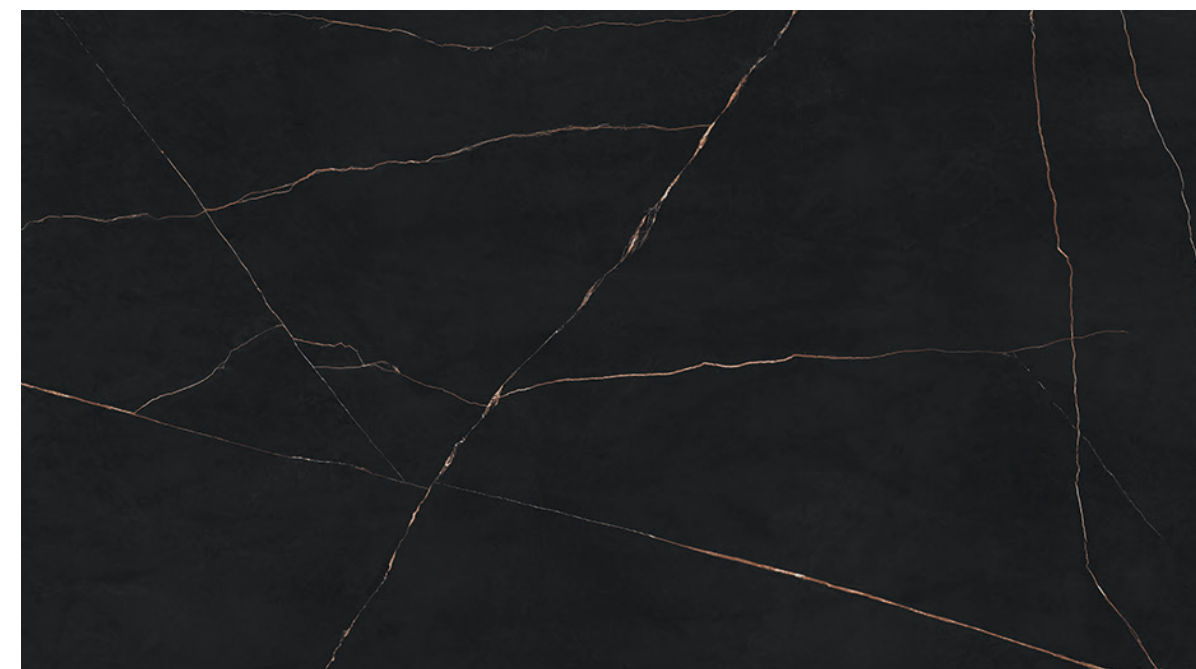

SLAB SIZE
127.56" x 63.78"

AVAILABLE FINISHES
1/2" Textured

BOOKMATCH
No

SLAB SIZE
127.56" x 63.78"

AVAILABLE FINISHES
1/2" Polished

BOOKMATCH
Yes

MARMO NERO D ORO

shown
Bianco Lasa Honed
&
Nouvelle Grey Natural