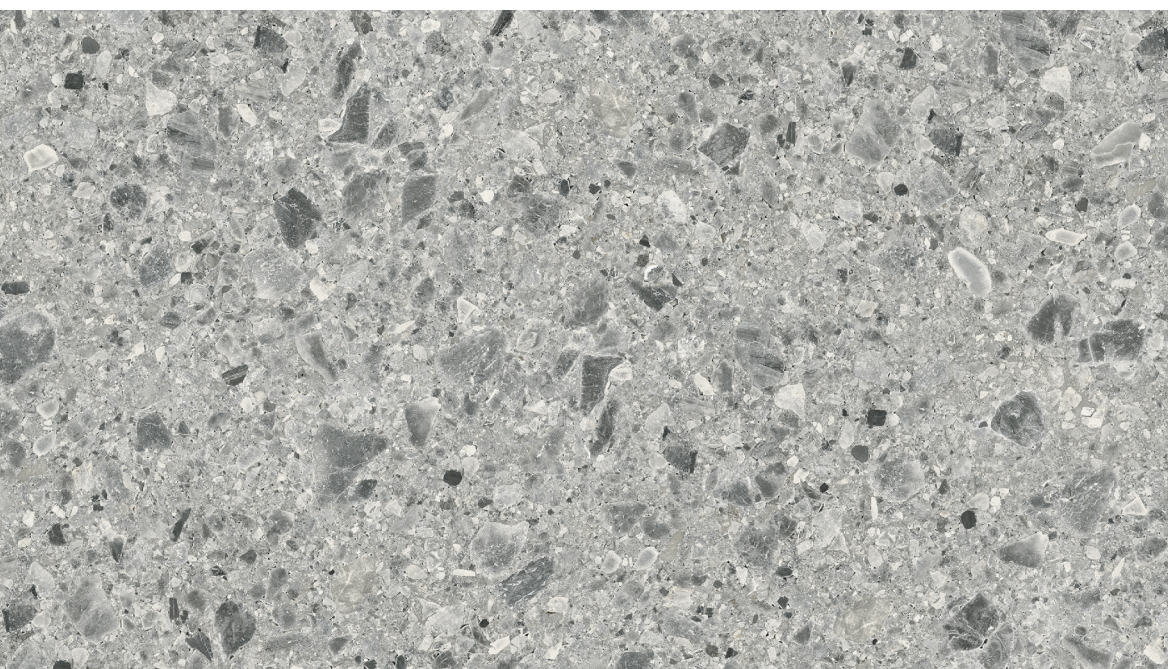

AVAILABLE FINISHES
1/2" Textured

BOOKMATCH
No

LIMESTONE DUNE

SLAB SIZE
127.56" x 63.78"

AVAILABLE FINISHES
1/2" Textured

BOOKMATCH
No

CEPPO DI GRE

SLAB SIZE
127.56" x 63.78"