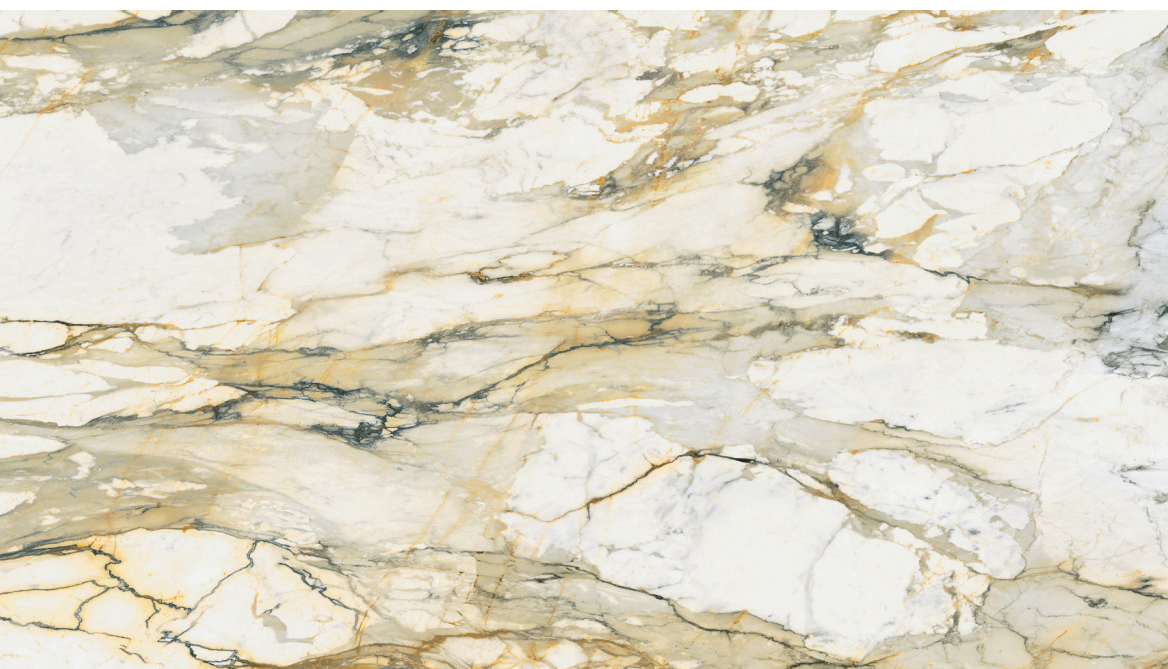

TRAVERTINO WHITE

SLAB SIZE
127.56" x 63.78"

AVAILABLE FINISHES
1/2" Textured

BOOKMATCH
No

SLAB SIZE
127.56" x 63.78"

AVAILABLE FINISHES
1/2" Natural

BOOKMATCH
No

CEMENTO WHITE

PAONAZZO

SLAB SIZE
127.56" x 63.78"

AVAILABLE FINISHES
1/2" Polished

BOOKMATCH
Yes

SLAB SIZE
127.56" x 63.78"

AVAILABLE FINISHES
1/2" Polished

BOOKMATCH
Yes

IVORY ONYX