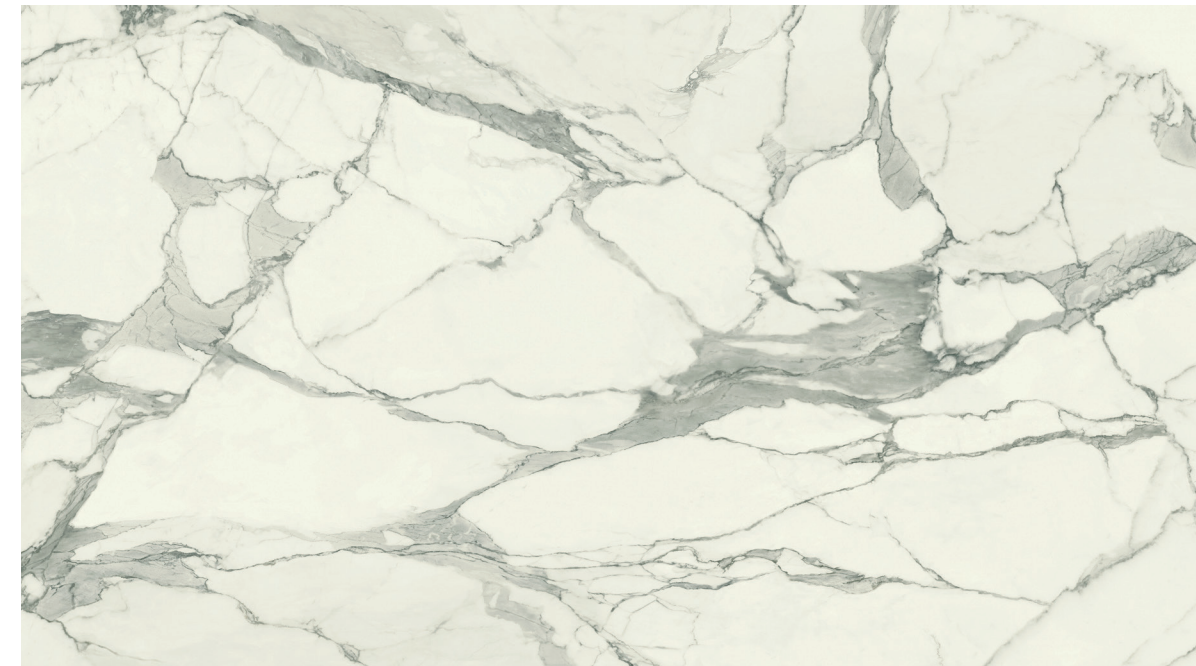

ARABESCATO CORCHIA

SLAB SIZE
127.56" x 63.78"

AVAILABLE FINISHES
1/2" Polished
1/2" Honed

BOOKMATCH
Yes