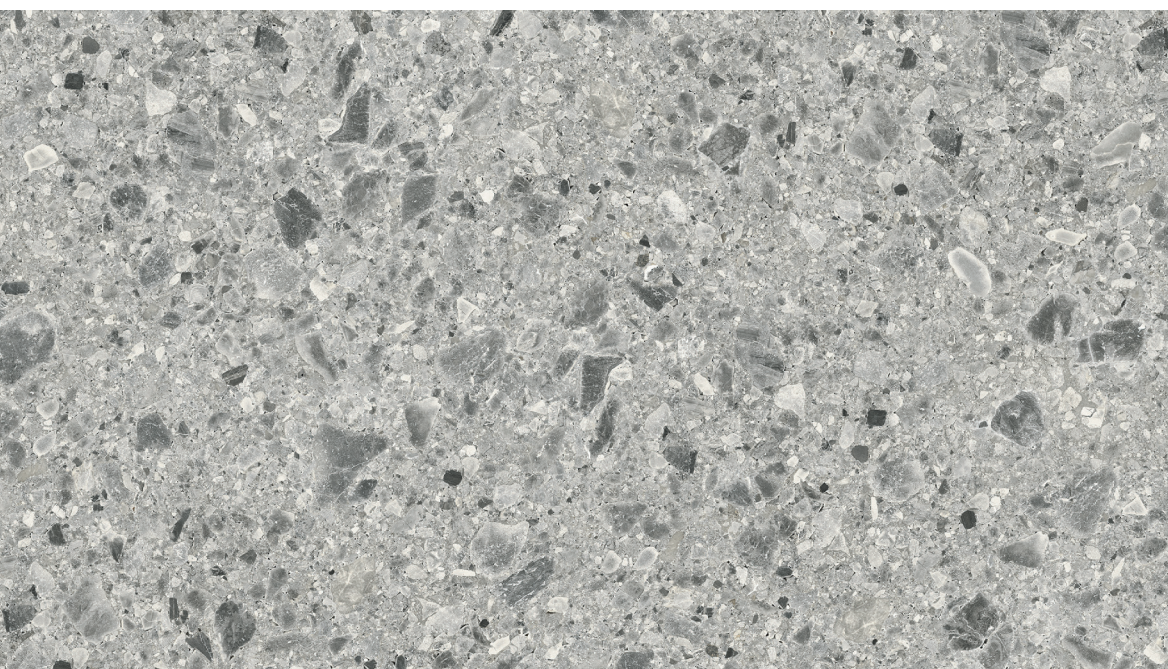

AVAILABLE FINISHES
1/2" Textured

BOOKMATCH
No

LIMESTONE DUNE

SLAB SIZE
127.56" x 63.78"

AVAILABLE FINISHES
1/2" Textured

BOOKMATCH
No

CEPPO DI GRE

SLAB SIZE
127.56" x 63.78"