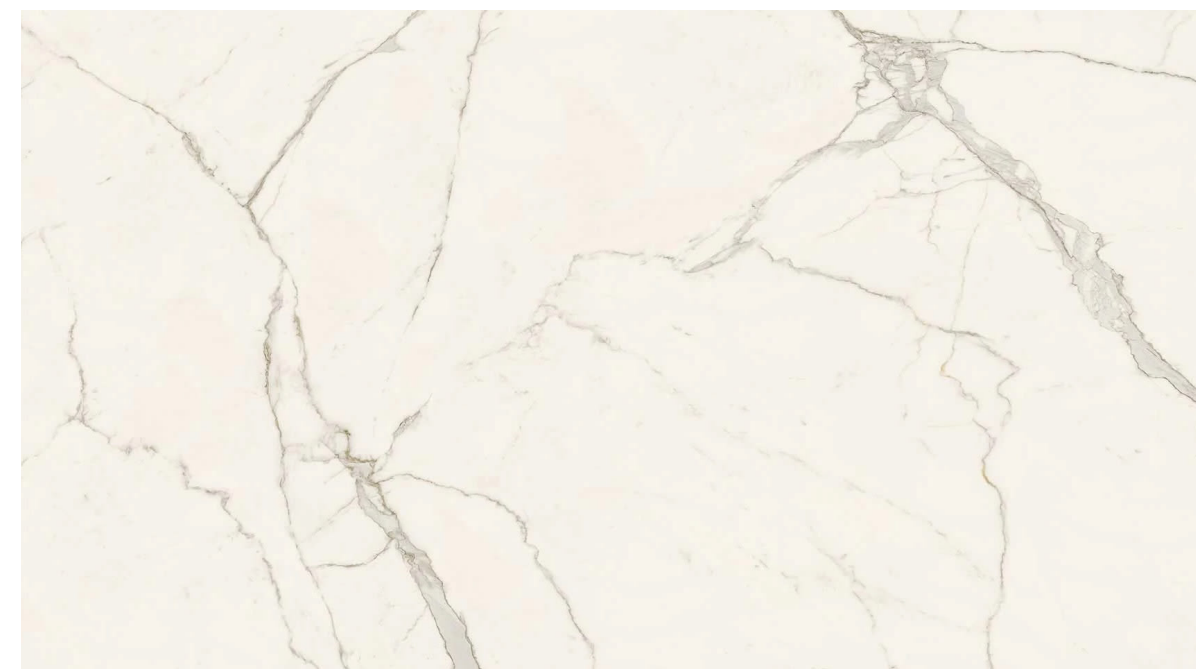

CALACATTA SUPREME