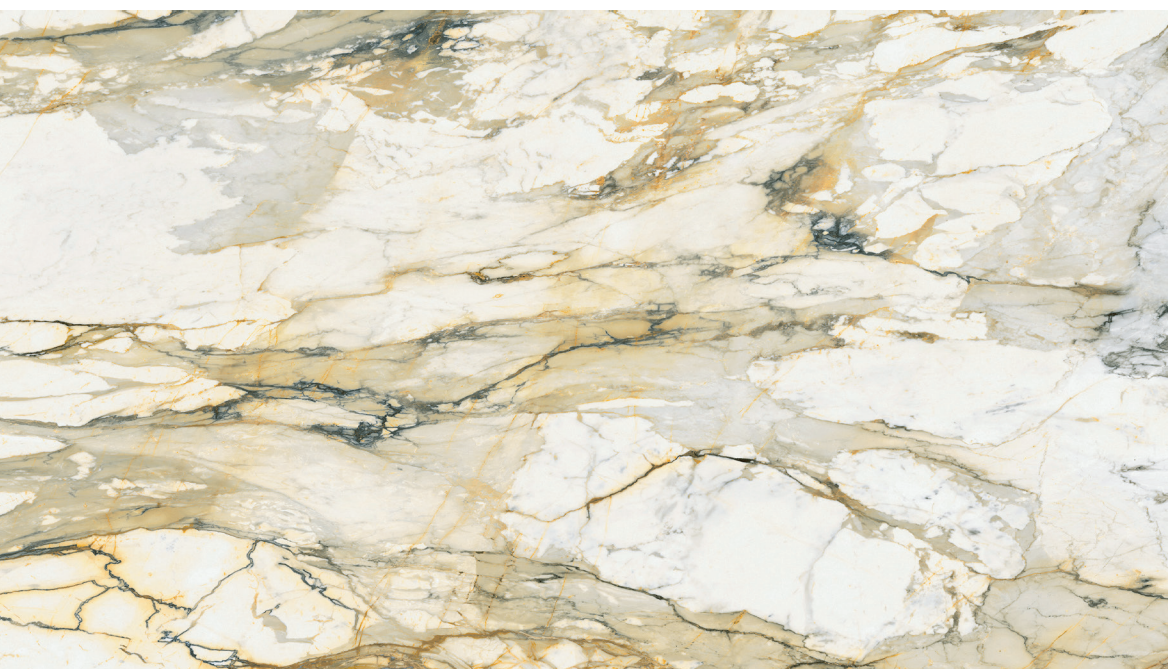

TRAVERTINO WHITE

SLAB SIZE
127.56" x 63.78"

AVAILABLE FINISHES
1/2" Textured

BOOKMATCH
No

SLAB SIZE
127.56" x 63.78"

AVAILABLE FINISHES
1/2" Natural

BOOKMATCH
No

CEMENTO WHITE

PAONAZZO

SLAB SIZE
127.56" x 63.78"

AVAILABLE FINISHES
1/2" Polished

BOOKMATCH
Yes

SLAB SIZE
127.56" x 63.78"

AVAILABLE FINISHES
1/2" Polished

BOOKMATCH
Yes

IVORY ONYX