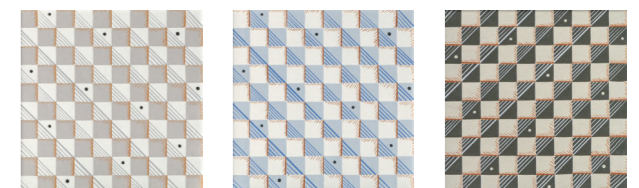

The collection is completed by **Raccordo**, a highly distinctive glossy ceramic profile available in **Nero** and **Caramel**. This element has multiple functions: when placed in one direction, it serves as a transition between flooring and wall covering; when rotated, it can be used as a finishing edge for a boiserie or simply as a small shelf to hold postcards or miniature objects.

Raccordo caramel

Scala Neve

Scala Sole

Scala Ombra

Bandiere Neve

Bandiere Sole

Bandiere Ombra

Dama Neve