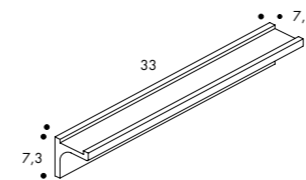

Production
Industrial

Material
Glazed and not rectified
porcelain stoneware

Use
Floor, wall – indoor, outdoor.

Thickness
9,5 mm

Nominal sizes

20,5·20,5 cm
8"·8"

Special pieces

Raccordo nero