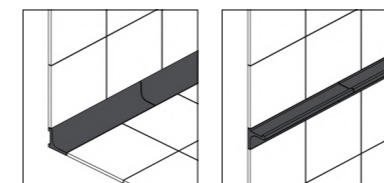

Production
Industrial

Material
Glazed and not rectified
porcelain stoneware

Use
Floor, wall – indoor, outdoor.

Thickness
9,5 mm

Nominal sizes

20,5·20,5 cm
8"·8"

Special pieces

Raccordo nero