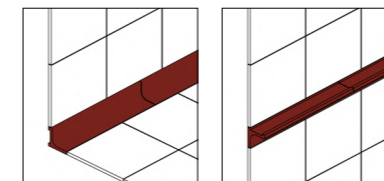

The collection is completed by **Raccordo**, a highly distinctive glossy ceramic profile available in **Nero** and **Caramel**. This element has multiple functions: when placed in one direction, it serves as a transition between flooring and wall covering; when rotated, it can be used as a finishing edge for a boiserie or simply as a small shelf to hold postcards or miniature objects.

Production
Industrial

Material
Glazed and not rectified
porcelain stoneware

Use
Floor, wall – indoor, outdoor.

Thickness
9,5 mm

Nominal sizes

20,5·20,5 cm
8"·8"

Special pieces

Raccordo nero