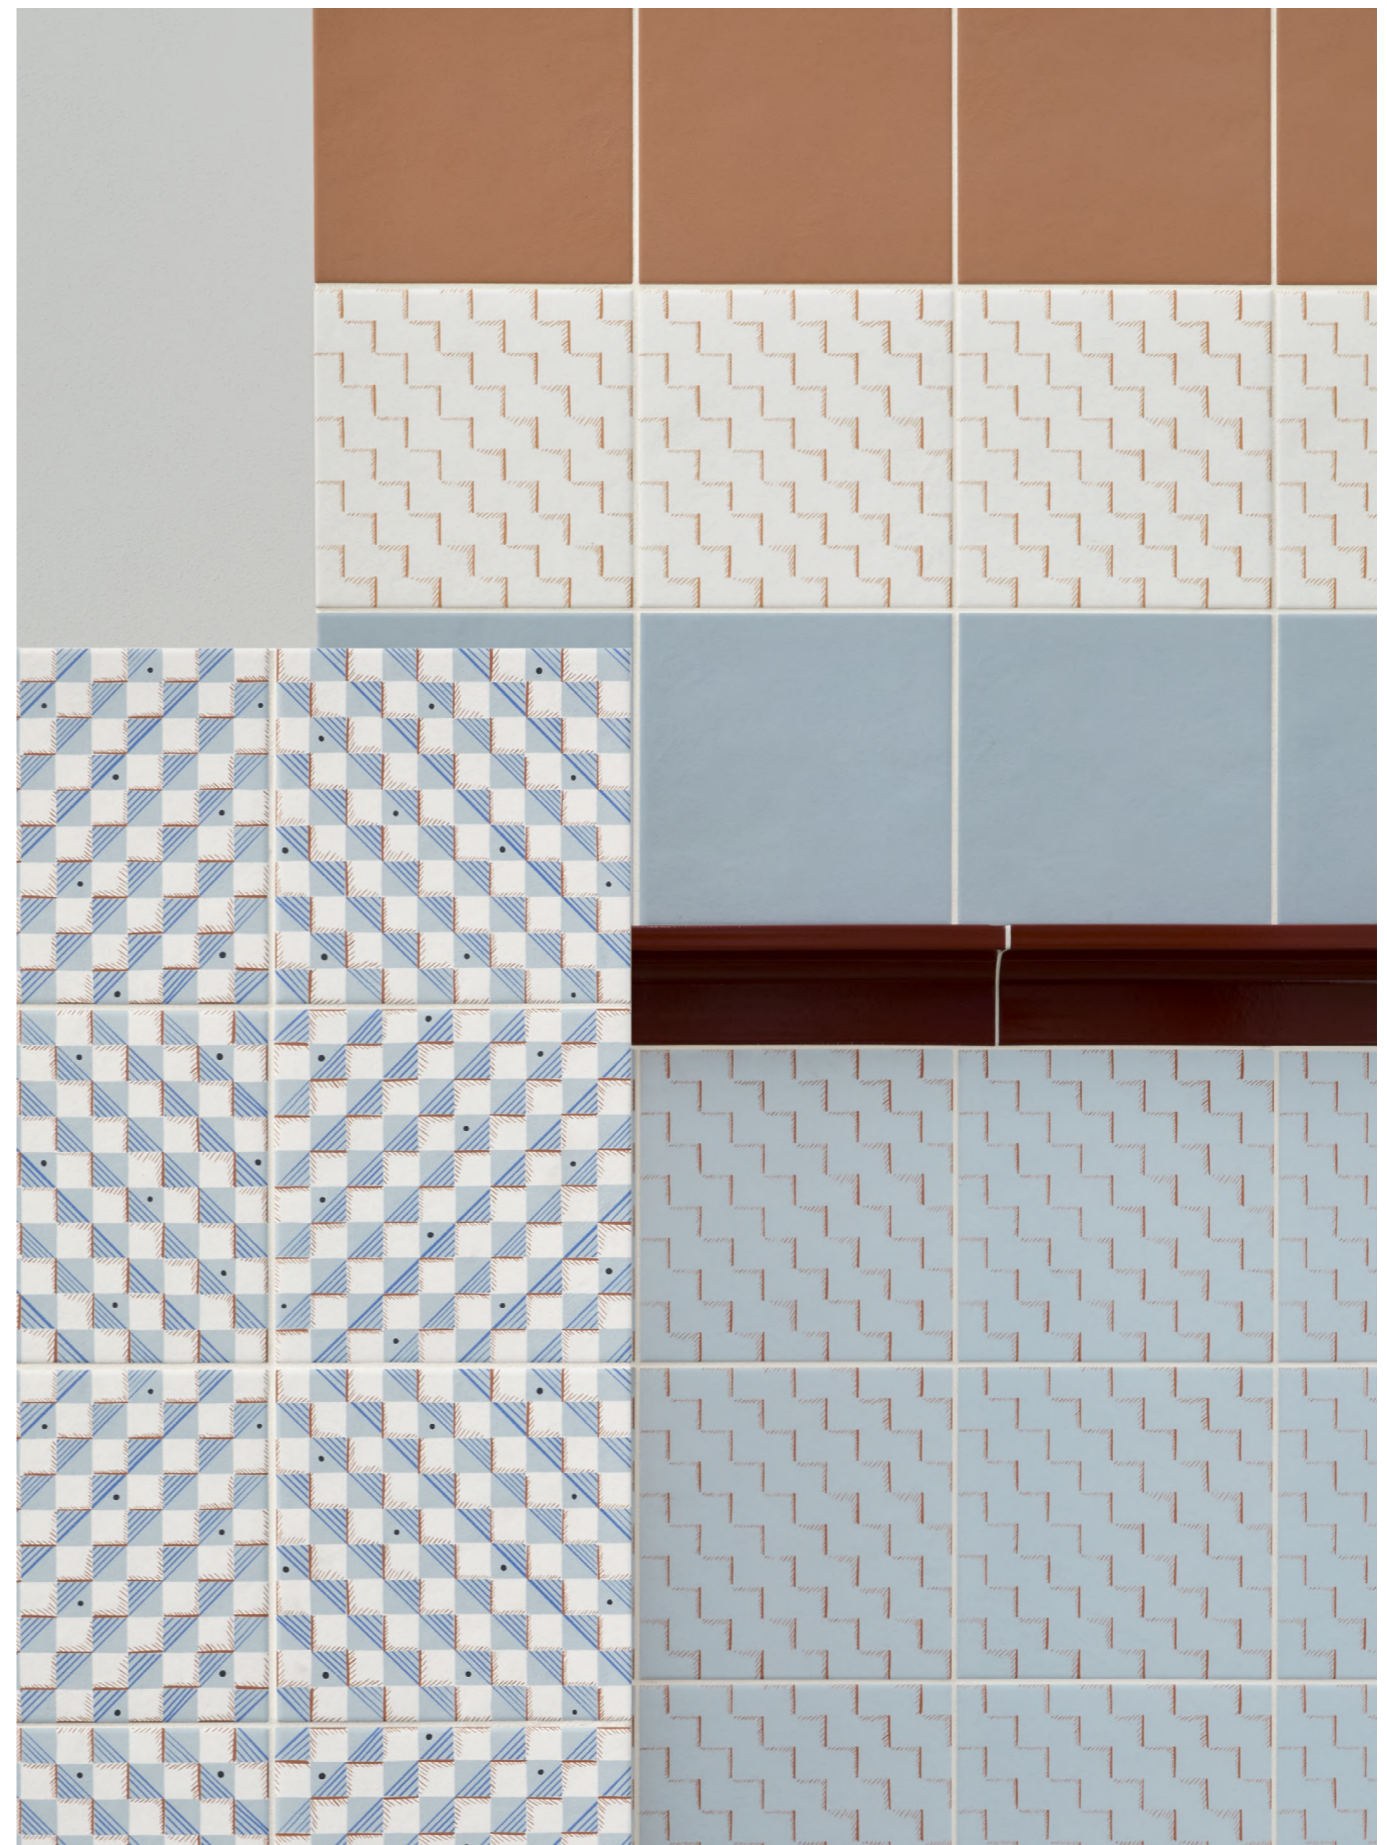

Dintorni

by Inga Sempé

Dintorni

by Inga Sempé

Dintorni is the new collection by **Inga Sempé**, designed around the iconic 20x20 cm format. It explores the infinite possibilities of ceramics, drawing on some key ceramic traditions and reinterpreting them with a contemporary approach.

Isola represents a dreamlike world where Sempé gives free rein to her imagination. The ten metaphysical depictions (sold exclusively together) create a distant place—both an escape and a refuge—a break from geometry and the grid. Each scene appears to interact with the others through an invitation to movement (ascents, descents), yet without leading to a final destination.

Inga Sempé

TECHNICAL FEATURES

Each proposed pattern variant can be freely paired with a complementary solid-colour version, available in **Azzurro**, **Verde Chiaro**, **Blu**, **Terracotta**, and **Verde Scuro**, which can be used either in tone or in contrast.

The collection is completed by **Raccordo**, a highly distinctive glossy ceramic profile available in **Nero** and **Caramel**. This element has multiple functions: when placed in one direction, it serves as a transition between flooring and wall covering; when rotated, it can be used as a finishing edge for a boiserie or simply as a small shelf to hold postcards or miniature objects.