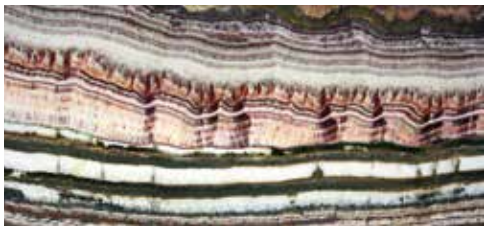

MONCACO BROWN (SOFT QUARTZITE)

ROMA IMPERIALE

SEQUOIA BROWN (SOFT QUARTZITE)

VIA APPIA

WHITE MACAUBAS

# ONYX

ARCO IRIS VC

BLACK OPAL

CAPPUCCINO

DARK GREEN VC

DUNES

EGYPTIAN ALABASTER

FANTASTICO